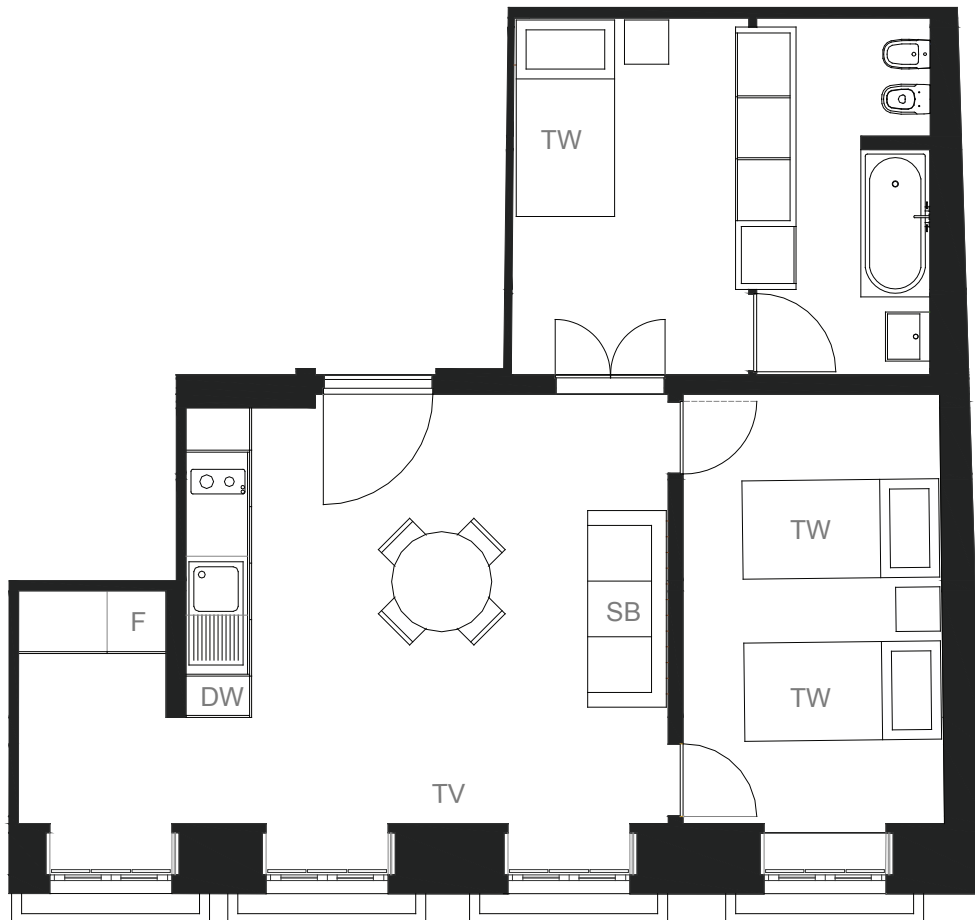

Conde Barão Apartments

Deluxe One Bedroom Apartment (up to 5 People)

Note: Floor plan is indicative

F	Fridge	TW	Twin beds
W	Wardrobe	DB	Double bed
SB	Sofa Bed (sleeps 2 people)	DW	Dishwasher