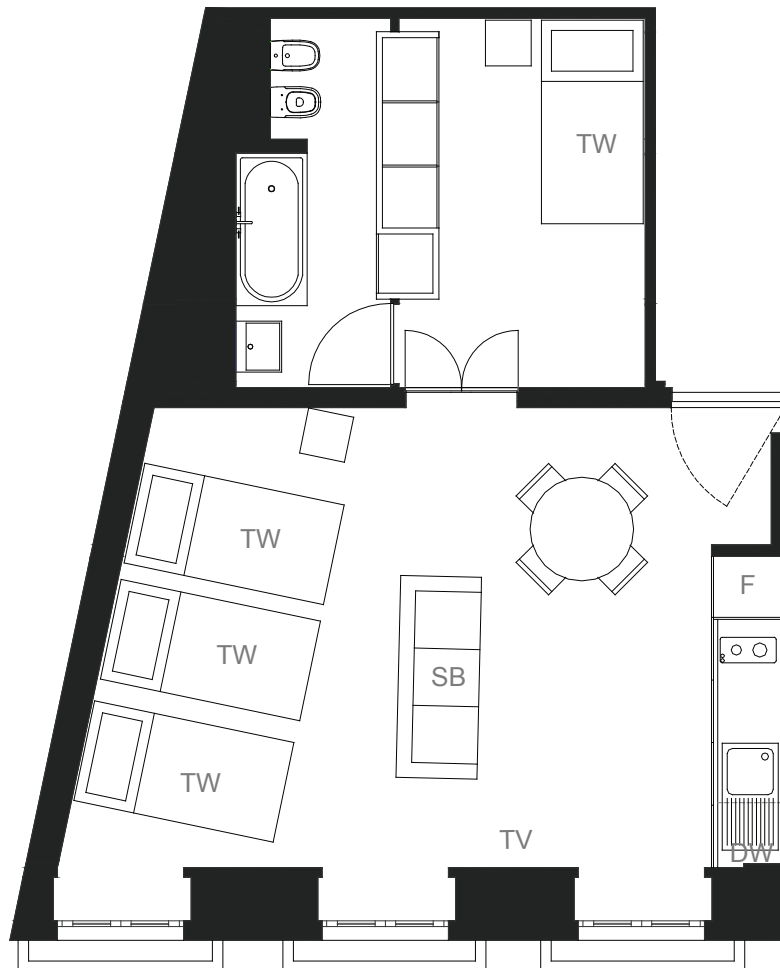

## Conde Barão Apartments Deluxe Studio Apartment (up to 6 People)

Note: Floor plan is indicative

F	Fridge	TW	Twin beds
W	Wardrobe	DB	Double bed
SB	Sofa Bed (sleeps 2 people)	DW	Dishwasher