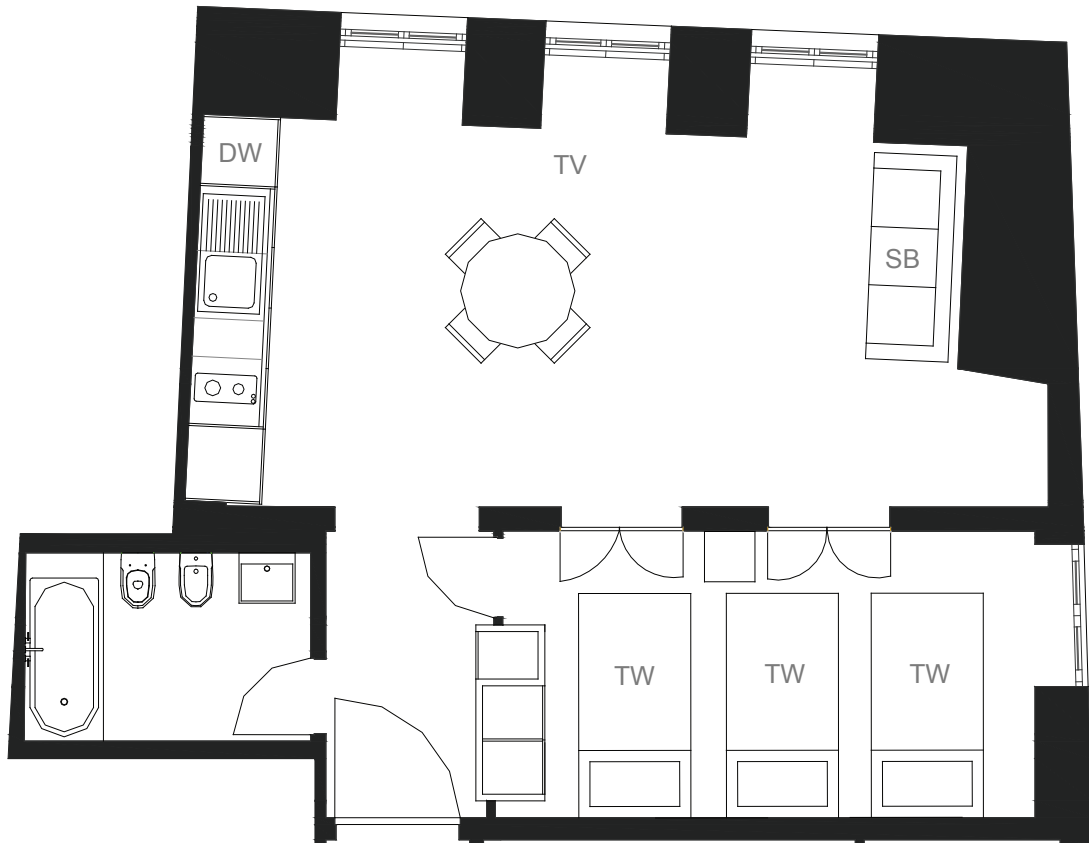

Conde Barão Apartments

One Bedroom Apartment (up to 5 People)

Note: Floor plan is indicative

F	Fridge	TW	Twin beds
W	Wardrobe	DB	Double bed
SB	Sofa Bed (sleeps 2 people)	DW	Dishwasher