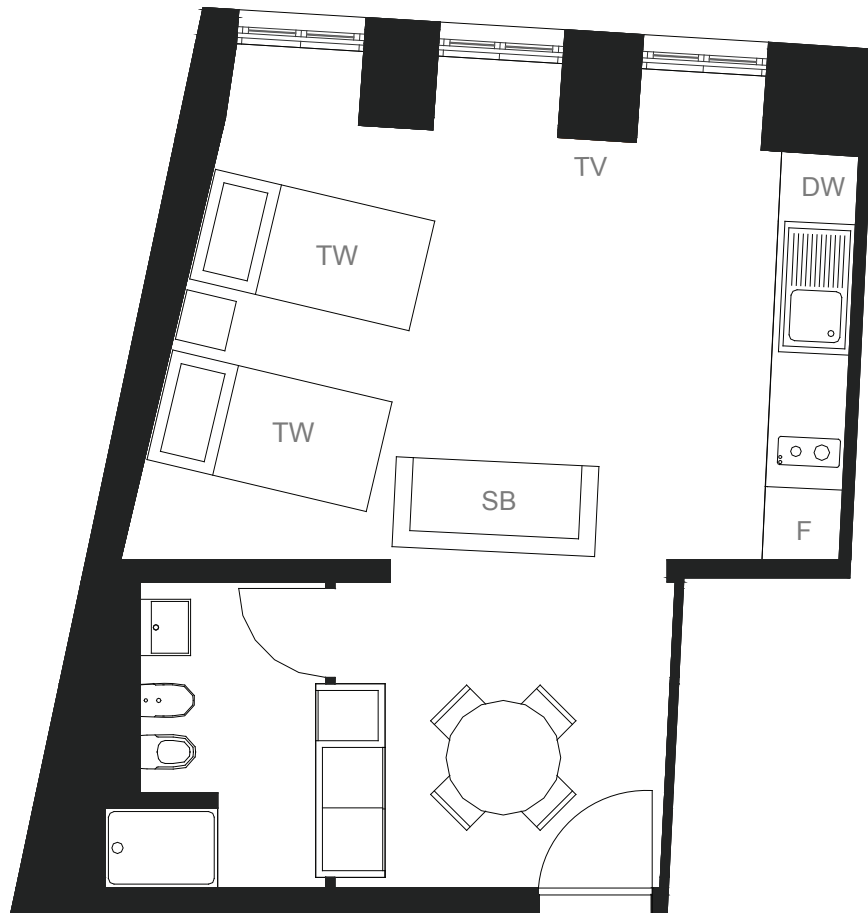

Conde Barão Apartments Studio Apartment (up to 4 People)

Note: Floor plan is indicative

| | | | |
|----|----------------------------|----|------------|
| F | Fridge | TW | Twin beds |
| W | Wardrobe | DB | Double bed |
| SB | Sofa Bed (sleeps 2 people) | DW | Dishwasher |