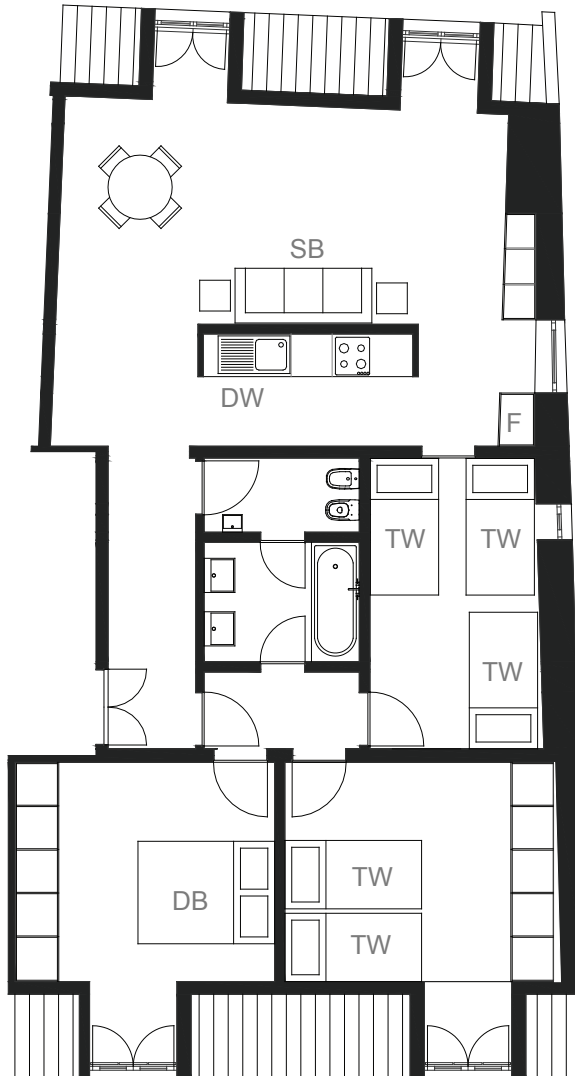

### Three Bedroom Apartment with River View (up to 9 People)

Note: Floor plan is indicative

F	Fridge	TW	Twin beds
W	Wardrobe	DB	Double bed
SB	Sofa Bed (sleeps 2 people)	DW	Dishwasher