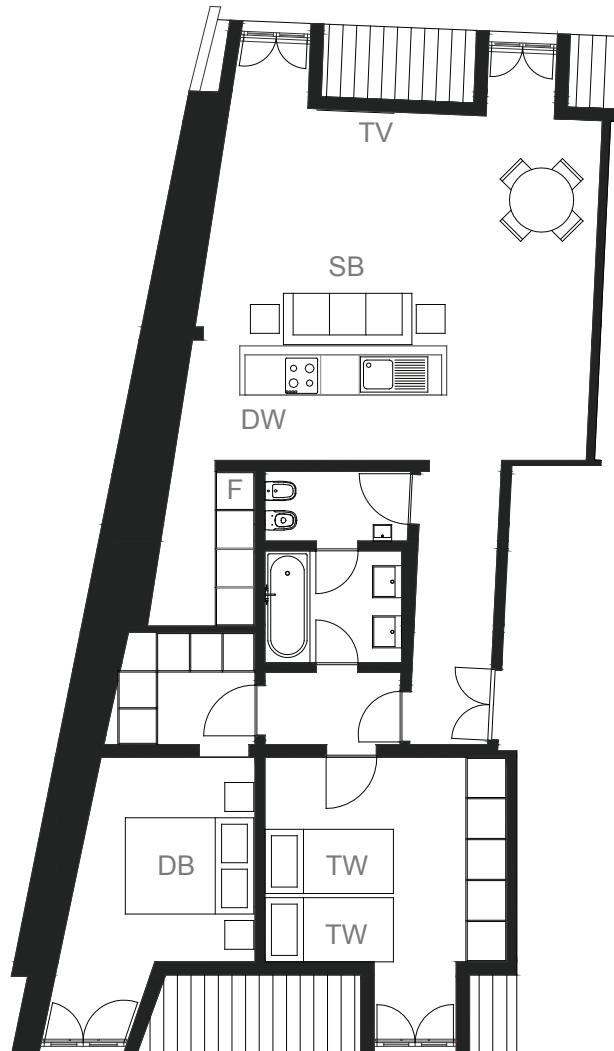

Conde Barão Apartments

Two Bedroom Apartment with River View (up to 6 People)

Note: Floor plan is indicative

F	Fridge	TW	Twin beds
W	Wardrobe	DB	Double bed
SB	Sofa Bed (sleeps 2 people)	DW	Dishwasher