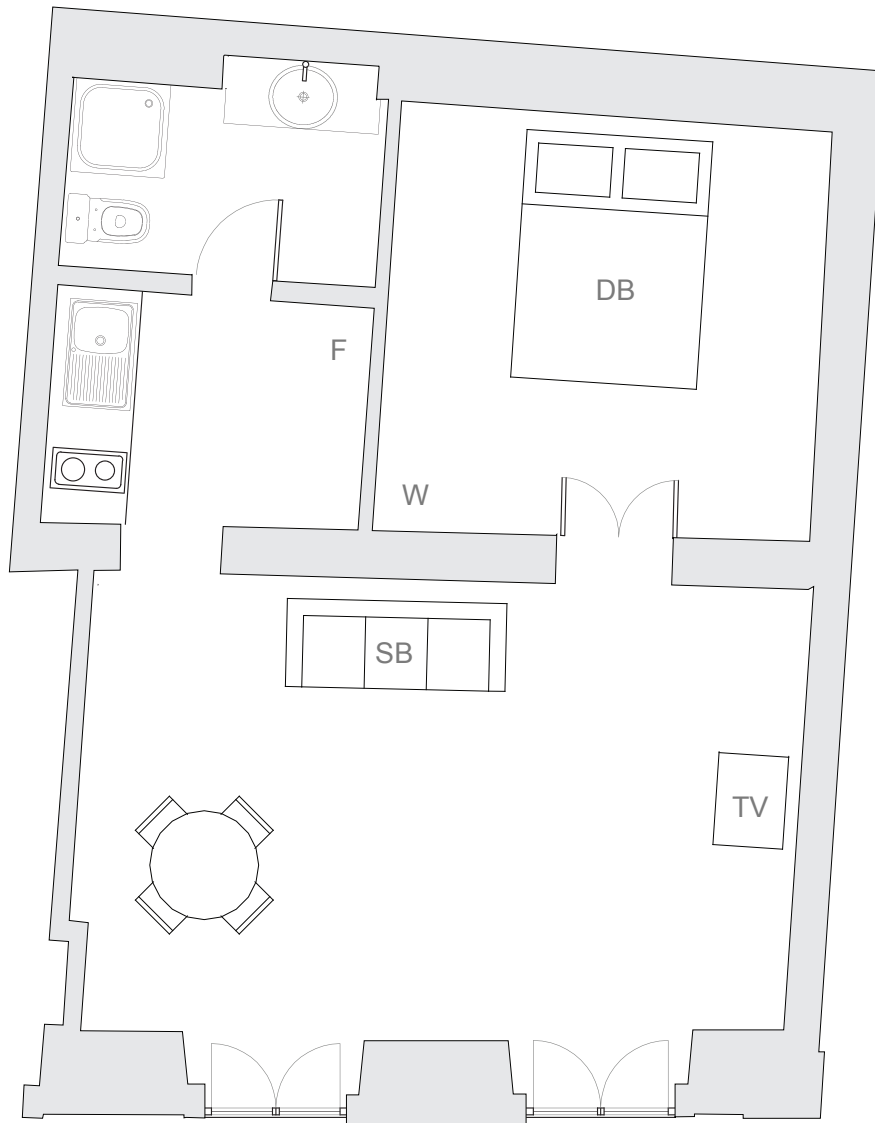

Lisbon City Apartments

Economy One Bedroom Apartment (up to 4 People)

Note: Floor plan is indicative

F	Fridge	TV	Television
W	Wardrobe	DB	Double bed
SB	Sofa Bed (sleeps 2 people)		