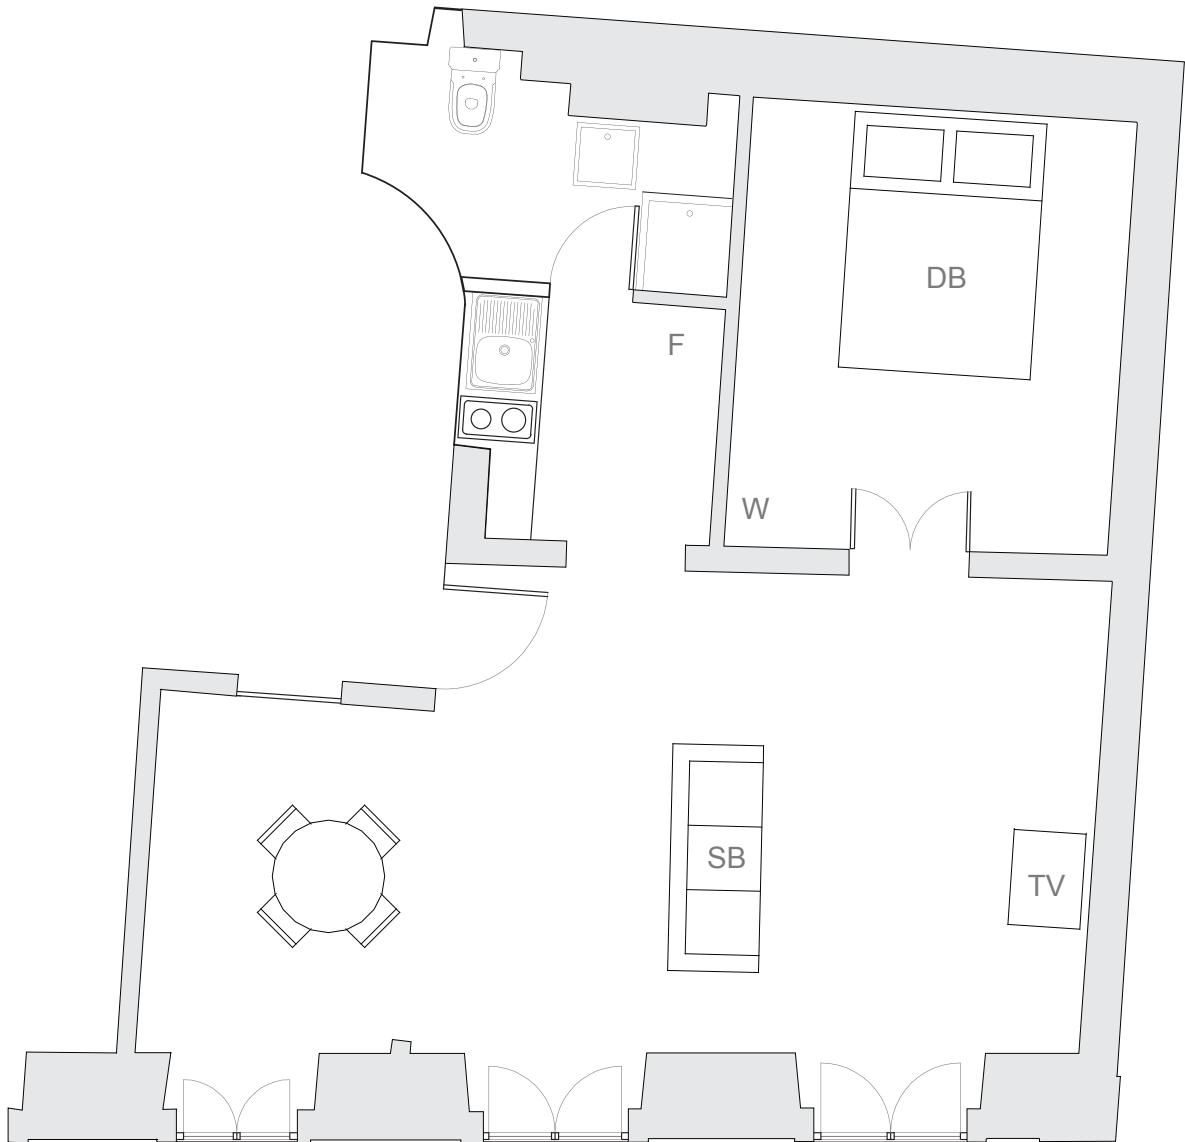

## One Bedroom Apartment (up to 4 People)

Note: Floor plan is indicative

F	Fridge	TV	Television
W	Wardrobe	DB	Double bed
SB	Sofa Bed (sleeps 2 people)		