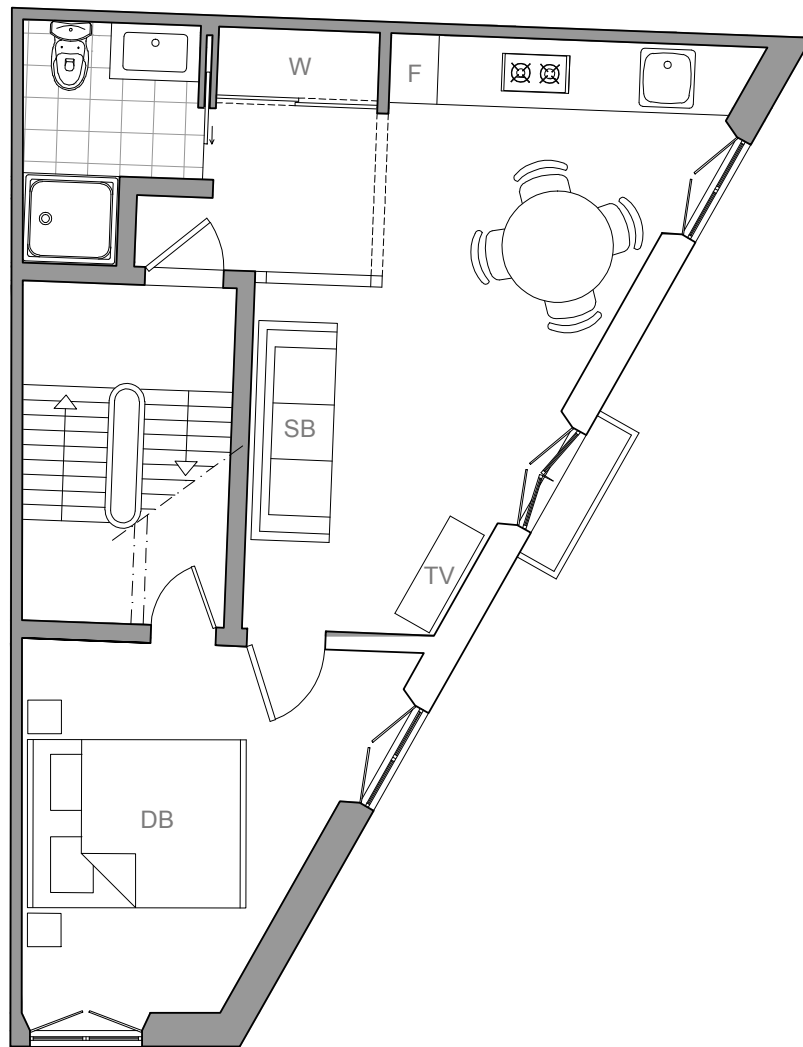

## Santos Design Apartments Family Apartment (up to 4 People)

Note: Floor plan is indicative

F	Fridge	TV	Television
W	Wardrobe	DB	Double bed
SB	Sofa Bed (sleeps 2 people)		