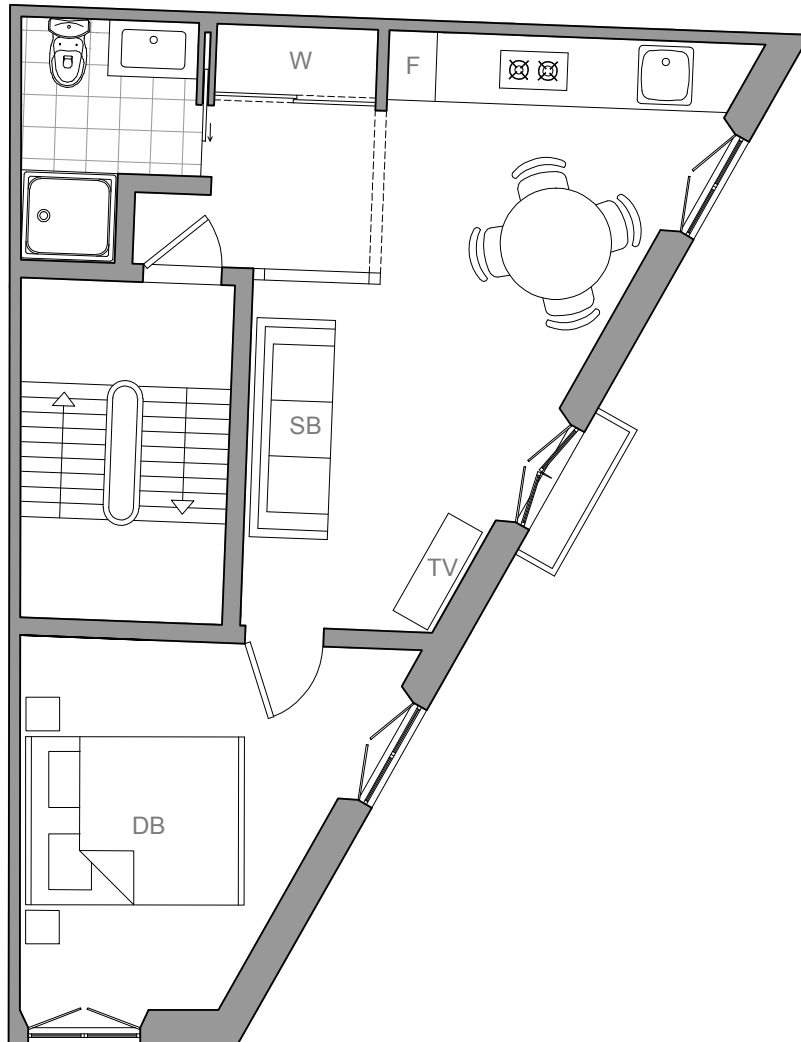

Santos Design Apartments

One Bedroom Apartment (up to 3 People)

Note: Floor plan is indicative

- | | | | |
|----|----------------------------|----|------------|
| F | Fridge | TV | Television |
| W | Wardrobe | DB | Double bed |
| SB | Sofa Bed (sleeps 1 person) | | |