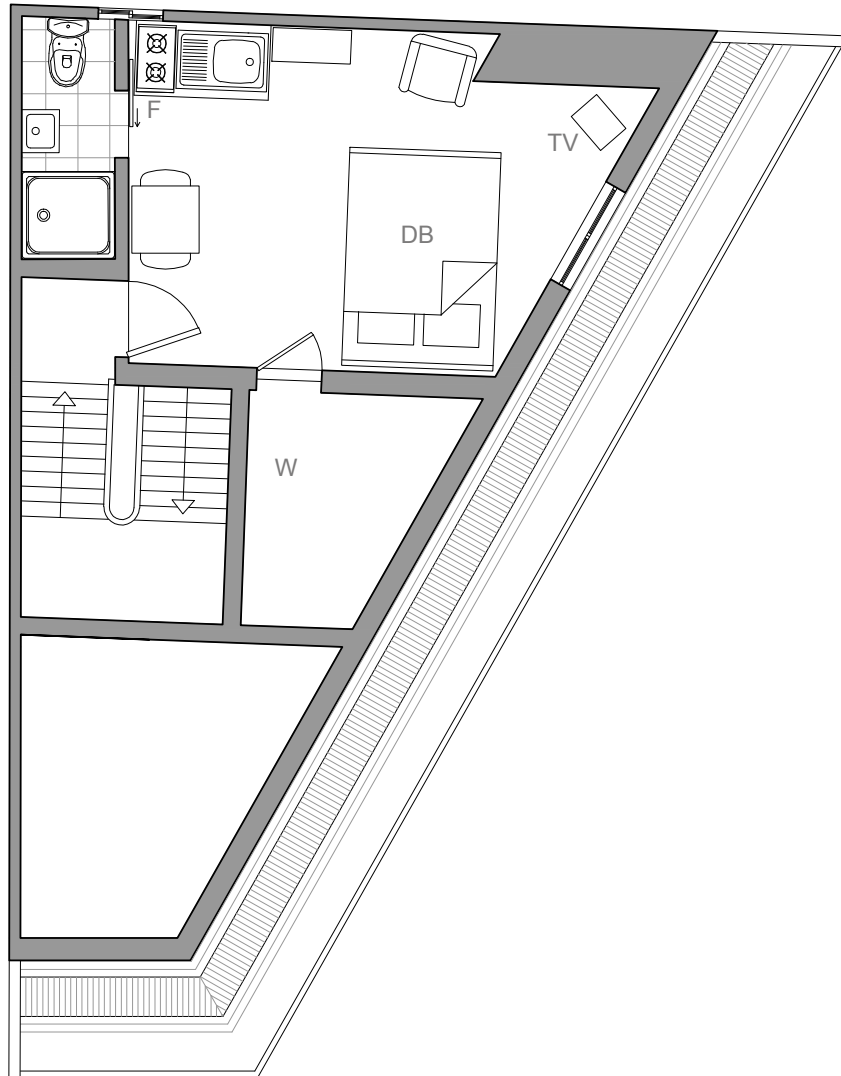

Santos Design Apartments
Studio Apartment (up to 2 People)

Note: Floor plan is indicative

F Fridge
W Wardrobe

TV Television
DB Double bed